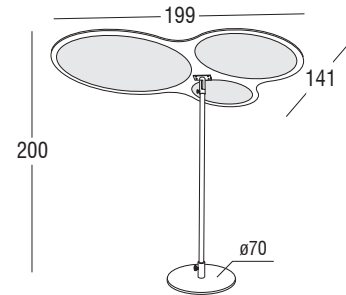

Design: **Santiago Sevillano**
Product: **3-rings sunshade**
Sizes: **cm 199x141x200h (78"x56"x87"h)**

FEATURES

Frame: Aluminum with base in metal, polyester powder coating. Swivel rack in 316 stainless steel

Batylines: White, Corda

Finishings: White, Corda

Net weight unit 57.5

Gross weight 67

Units per package 3

Packages sizes base cm 74x74x8h
stem cm 20x20x206h
frame cm 144x203x4h

Packages volume m³ 0,24

Stackable NO