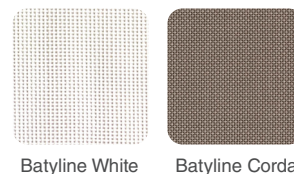

Design: **Santiago Sevillano**
Product: **3-rings sunshade**
Sizes: **cm 199x141x200h (78"x56"x87"h)**

FEATURES

Frame: Aluminum with base in metal, polyester powder coating. Swivel rack in 316 stainless steel

Batylines: White, Corda

Finishings: White, Corda

Net weight unit 57.5

Gross weight 67

Units per package 3

Packages sizes base cm 74x74x8h
stem cm 20x20x206h
frame cm 144x203x4h

Packages volume m³ 0,24

Stackable NO

FINISHINGS

UV, marine environment, scratch resistant

BATYLINE

UV-resistant

FABRICS

Different types of fabrics available in:
Acrylic - Polypropylene - Polyester - PVC
See the collection in the catalog and online.